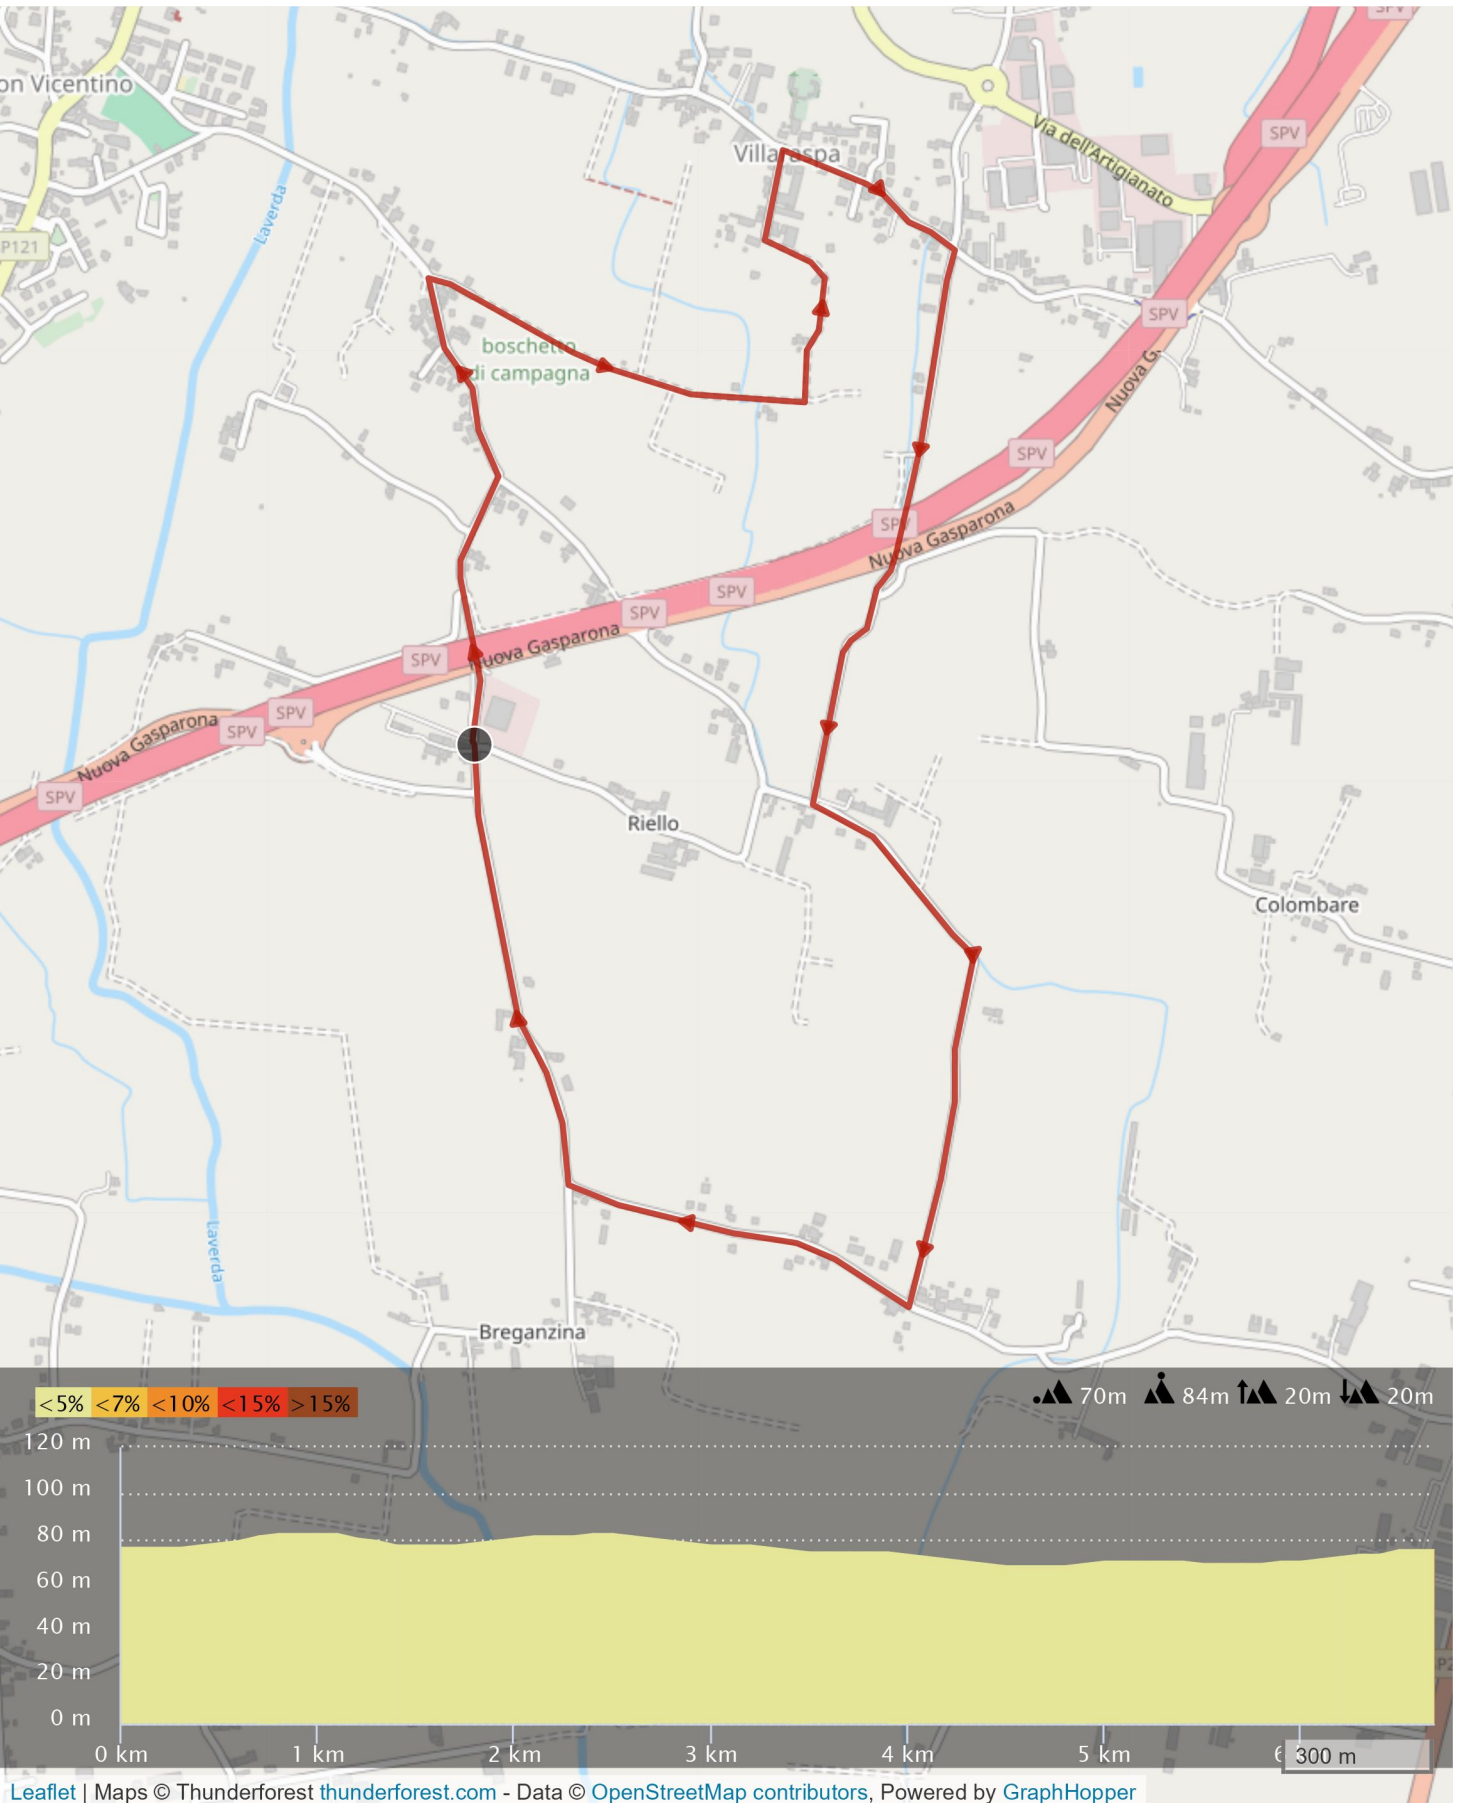

14658452 | Ciclismo - Strada | circuito grande

Crocelunga -> Crocelunga

6.681 km \uparrow 20 m \downarrow 20 m \blacktriangle 70 m \blacktriangle 84 m

Leaflet | Maps © Thunderforest thunderforest.com - Data © OpenStreetMap contributors, Powered by GraphHopper

CIRCUITO GRANDE DI KM 6,70